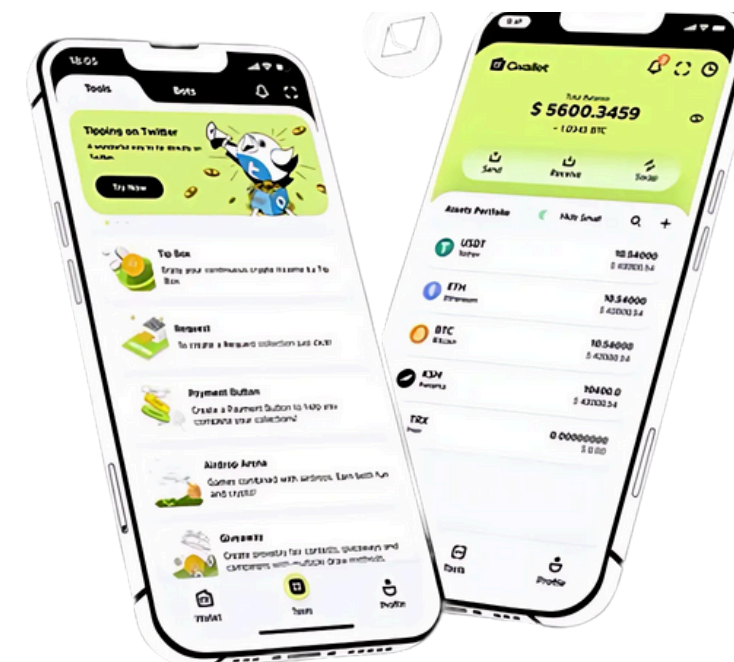

OUR WORK!

At XUNI TRADE, We help elevate your social media presence by providing real engagement services for YouTube, Instagram, and more. Whether you're looking for views, likes, followers, or subscribers, our platform offers fast, secure, and reliable growth solutions that boost your visibility and engagement. Let us take your social media profiles to the next level!

WHY CHOOSE US?

At XUNI TRADE, we provide reliable and effective solutions to elevate your social media presence. Whether you're looking to boost your YouTube, Instagram, or other platform engagement, our services guarantee real followers, views, likes, and watch hours that deliver fast results. With competitive pricing, 24/7 customer support, and a focus on organic growth, we help you stand out and increase your visibility with ease. Choose XUNI TRADE to grow your online influence securely and quickly!

BEP - 20

**YOU CAN USE THIS
PAYMENT OPTION**

**USDT
BEP-20
BINANCE**

BEP - 20 is a Token standard on BNB Smart Chain that extends ERC 20, the most Common Ethereum token Standard.

TRC -20 is a Token standard that allows the TRON network. The TRC -20 standard requires the implementation of several functions so....

PACKAGE

- \$25**
Basic
- \$50**
Starter
- \$100**
Silver
- \$500**
Gold
- \$1000**
Diamond
- \$5000**
Crown
- \$10000**
President

TASK INCOME

1% TO
4%

REFERRAL INCOME

10%

LEVEL INCOME ON WORK INCOME

LEVEL	PERCENTAGE
1	20%
2	15%
3	15%
4	15%
5	15%
6	10%
7	10%
8	10%
9	10%
10	10%
11	5%
12	5%
13	5%
14	5%
15	5%
16	1%
17	1%
18	1%
19	1%
20	1%